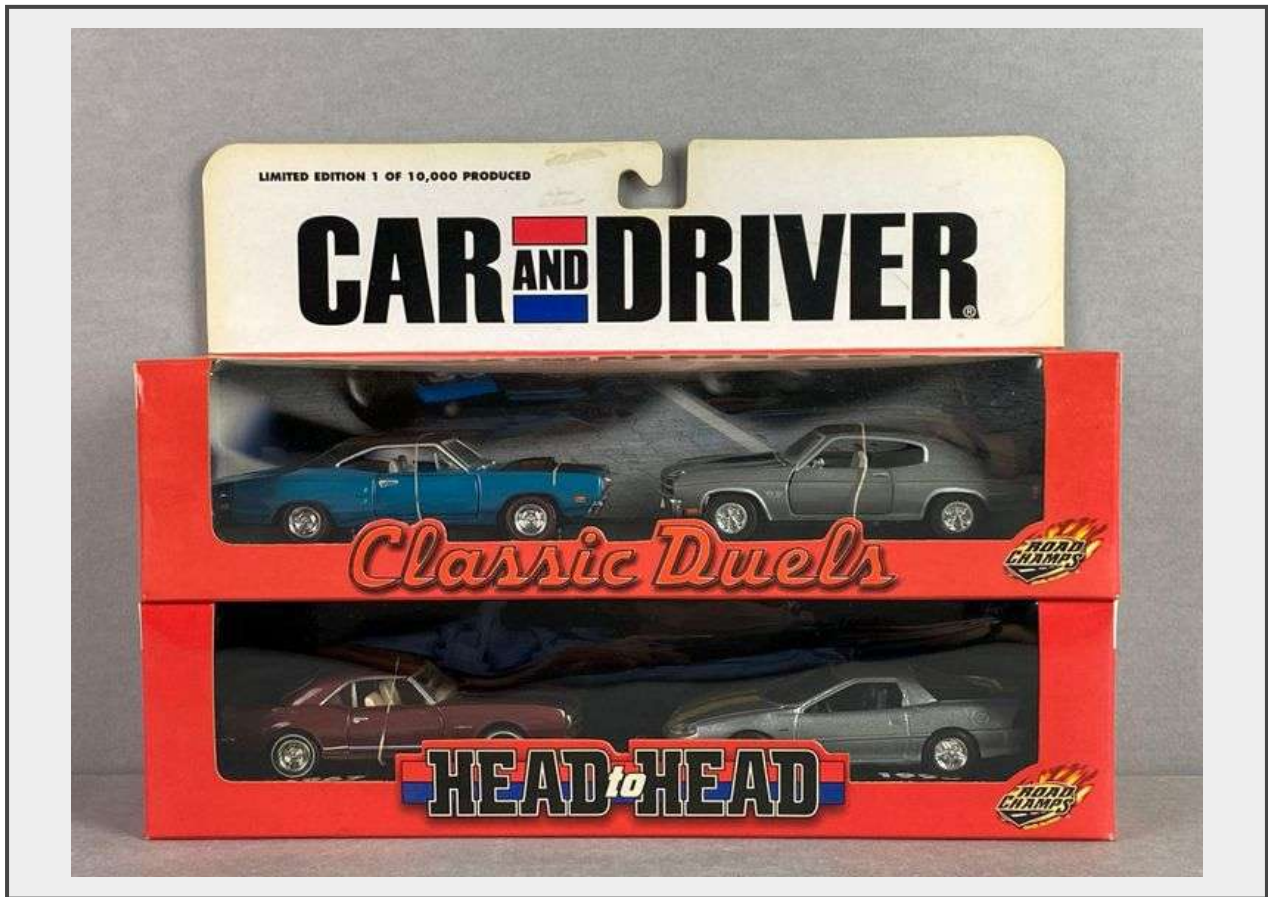

Sale Name: Online Only Dealership Promo Car and Die-Cast Toy Auction

LOT 261 - Road Champs Car and Driver Gift Packs

Description

1 / 43 scale, die-cast, head to head and Classic duels, limited edition of 10000, includes 1969 dodge, 1970 Chevrolet and 1967 and 1998 Chevrolet